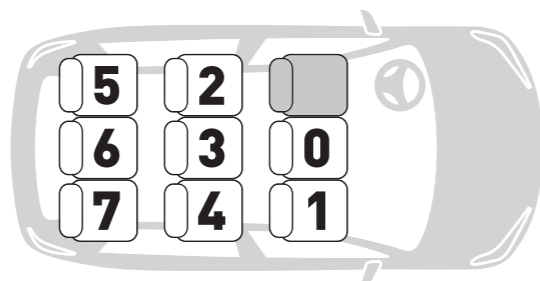

La gamba di supporto della base non deve mai poggiare su un vano portaoggetti posizionato sul pavimento dell'automobile.

The Enhanced Child Restraint System Darwin i-Size is an Universal i-Size Child Restraint System.

It is approved to Regulation R129 to use in all vehicle positions marked with the i-Size logo.

- The Enhanced Child Restraint System Darwin i-Size is also suitable for fixing into the seat positions of the cars listed below, providing approved ISOFIX attachment points (as detailed in the vehicle handbook).
- You can look at the list also by visiting inglesina.com.
- The weight class and the ISOFIX size class provided for the Child Restraint System:
  - Darwin Infant i-Size + Darwin i-size Base is "D";
  - Darwin Toddler i-Size + Darwin i-size Base is "D" e "B1".
- In case of doubts or for further information, please contact the Manufacturer or the Retailer.

- If your vehicle is not listed in this manual, please refer to your vehicle's handbook or contact the Manufacturer for further information.
- Seat positions in other cars may also be suitable to accept the child restraint. If in doubt, consult either the child restraint Manufacturer or the Retailer.

Never lay the support leg of the base against a storage compartment on the vehicle floor.

L'immagine si riferisce ad un veicolo con guida a sinistra.
Diagram refers to a left hand drive vehicle.

ATTENZIONE: NON INSTALLARE LA BASE SE È PRESENTE UN VANO PORTA OGGETTI SUL PAVIMENTO DELL' AUTOMOBILE.
WARNING: DON'T INSTALL THE BASE IF THERE IS A STORAGE COMPARTMENT ON THE VEHICLE FLOOR.

AUTOVETTURA CAR MODEL	SEDILE IDONEO APPROVED SEAT

Alfa Romeo	
Giulia (2017>)	2-4
Giulietta (2010>)	2-4
MiTo (2009>)	-
4C Coupe (2014>)	-
Stelvio (2017>)	2-4

Audi	

A1 (2011>)	-
A1 Sportback (2012>)	-
A3 Hatch (2012>)	2-4
A3 (1996 - 2003)	2-4
A3 (2004 - 2011)	2-4
A3/S3 (2012>)	2-4
A3 e-Tron Sportback (2015>)	2-4
A3/S3 Saloon (2014>)	2-4
A4 (2005 - 2009)	2-4
A4/S4 (2015>)	2-4
A4 Avant (2016>)	2-4
A4 Allroad (2008 - 2016)	2-4
A4/S4 Avant (2008 - 2016)	2-4
A4/S4 Saloon (2008 - 2016)	2-4
A5/S5 Coupe (2016>)	2-4
A5/S5 Coupe (2009 - 2016)	2-4
A5/S5 Sportback (2009 - 2016)	2-4
A5/S5 Sportback (2017>)	2-4
A5/S5 Cabriolet (2017>)	2-4
A6 Allroad (2011 - 2016)	2-4
A6/S6 Avant (2011 - 2016)	2-4
A6/S6 (2011 - 2016)	2-4
A6/S6 (2016>)	2-4
A6 Allroad (2016>)	2-4
A7/S7 Sportback (2011 - 2015)	2-4
A7/S7 Sportback (2016 - 2018)	2-4
A7/S7 Sportback (2018>)	2-4
A8/S8 (2011 - 2017)	2-4
A8/S8 (2018>)	2-4
Q2/SQ2 (2016>)	1-2-4
Q3/SQ3 (2013 - 2018)	1-2-4
Q3/SQ3 (2019>)	2-4
Q5/SQ5 (2008 - 2012)	2-4
Q5/SQ5 (2012 - 2016)	2-4
Q5/SQ5 (2017>)	2-4
Q7 (2006 - 2015)	2-4
Q7/SQ7 (2015>)	2-4
Q8/SQ8 (2018>)	2-4
TT/TTRS Coupe (2006 - 2016)	-
TT/TTRS Coupe (2017>)	-

AUTOVETTURA CAR MODEL	SEDILE IDONEO APPROVED SEAT

Bentley	
Continental GT (2003 - 2012)	1
Continental Flying Spur (2005 - 2012)	2-4
Continental GT Conv. (2006 - 2012)	1
Mulsanne (2010>)	2-4
BMW	
1-Series 5dr (2004 - 2011)	2-4
1-Series Cabrio (2008 - 2015)	2-4
1-Series Coupe (2008 - 2015)	2-4
1 Series (F20) (2011 >)	2-4
2-Series AC-T (2015>)	2-4
2-Series Coupe (2014>)	2-4
3-Series (2005 - 2011)	2-4
3-Series Coupe (E90) (2007- 2014)	-
3 Series (F30) (2012>)	2-4
3 Series (E46) (2002 - 2006)	-
4-Series Gran Coupe (2014>)	2-4
5-Series Saloon (2003 - 2008)	2-4
5-Series Touring (2003 - 2008)	2-4
5-Series (2008 - 2010)	2-4
5-Series Touring (2011 - 2018)	2-4
5-Series Saloon (2011 - 2018)	2-4
5-Series (2018>)	2-4
6-Series Coupe (2Dr) (2011>)	-
6-Series Cabrio (2011>)	-
6-Series Gran Coupe (4Dr) (2011>)	2-4
7-Series (2010>)	2-4
7-Series (2016>)	2-4
i3 (2014>)	2-4
i8 (2014)	-
X1 (2010 - 2015)	2-4
X1 (2016>)	2-4
X3 (F25) (2011 - 2017)	2-4
X3 (G01) (2018>)	2-4
X4 (2014>)	2-4
X5 (2000 - 2006)	-
X5 (2007 - 2014)	2-4
X5 (2015>)	2-4
X6 (2009>)	2-4

X6 (2015>)	2-4
3-Series Gran Turismo (2013>)	2-4
5-Series Gran Turismo (2010 - 2018)	2-4

Cadillac	

BLS (2006 - 2010)	2-4
Chevrolet	
Aveo 5 door (2012>)	-
Captiva (2007>)	2-4
Cruze (2009>)	2-4
Spark 5Dr (2012>)	-
Volt (2011>)	2-4
Orlando (2011>)	2-4
Traxx (2013>)	2-4

Chrysler